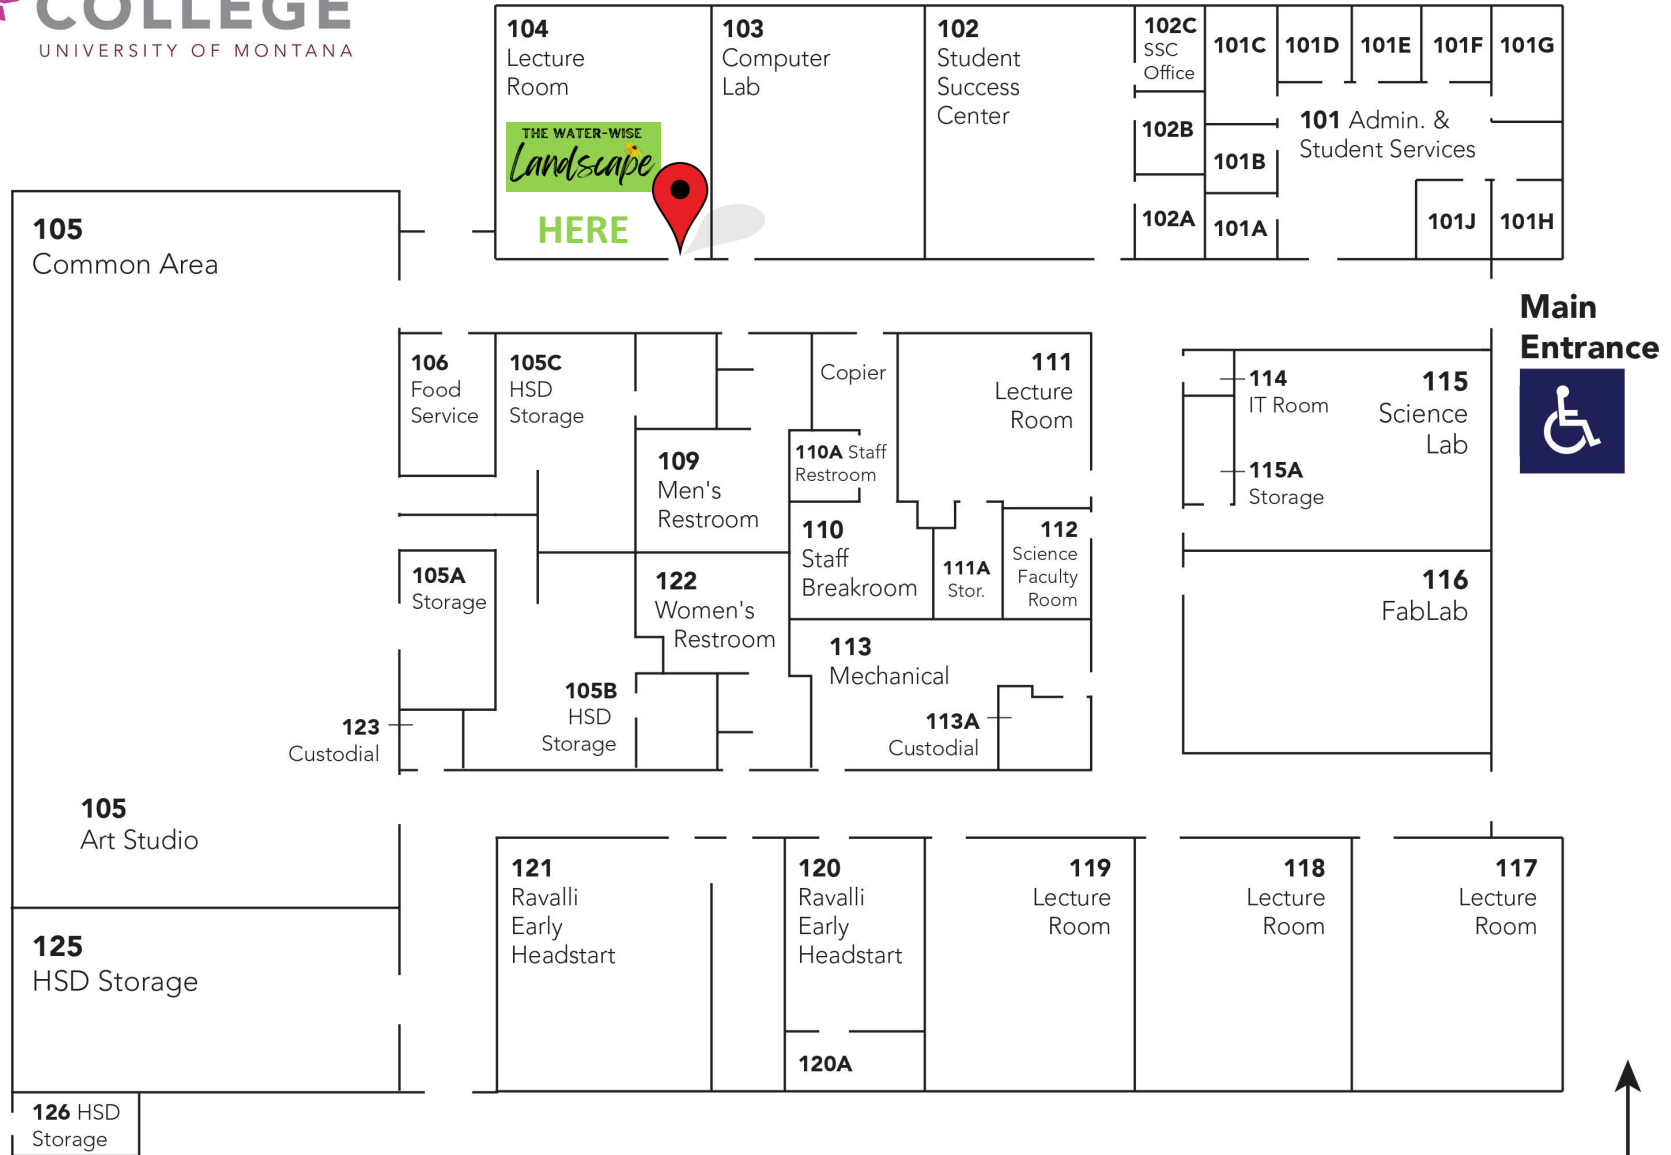

W Main St

**BITTERROOT COLLEGE**  
UNIVERSITY OF MONTANA

S 9th St

North